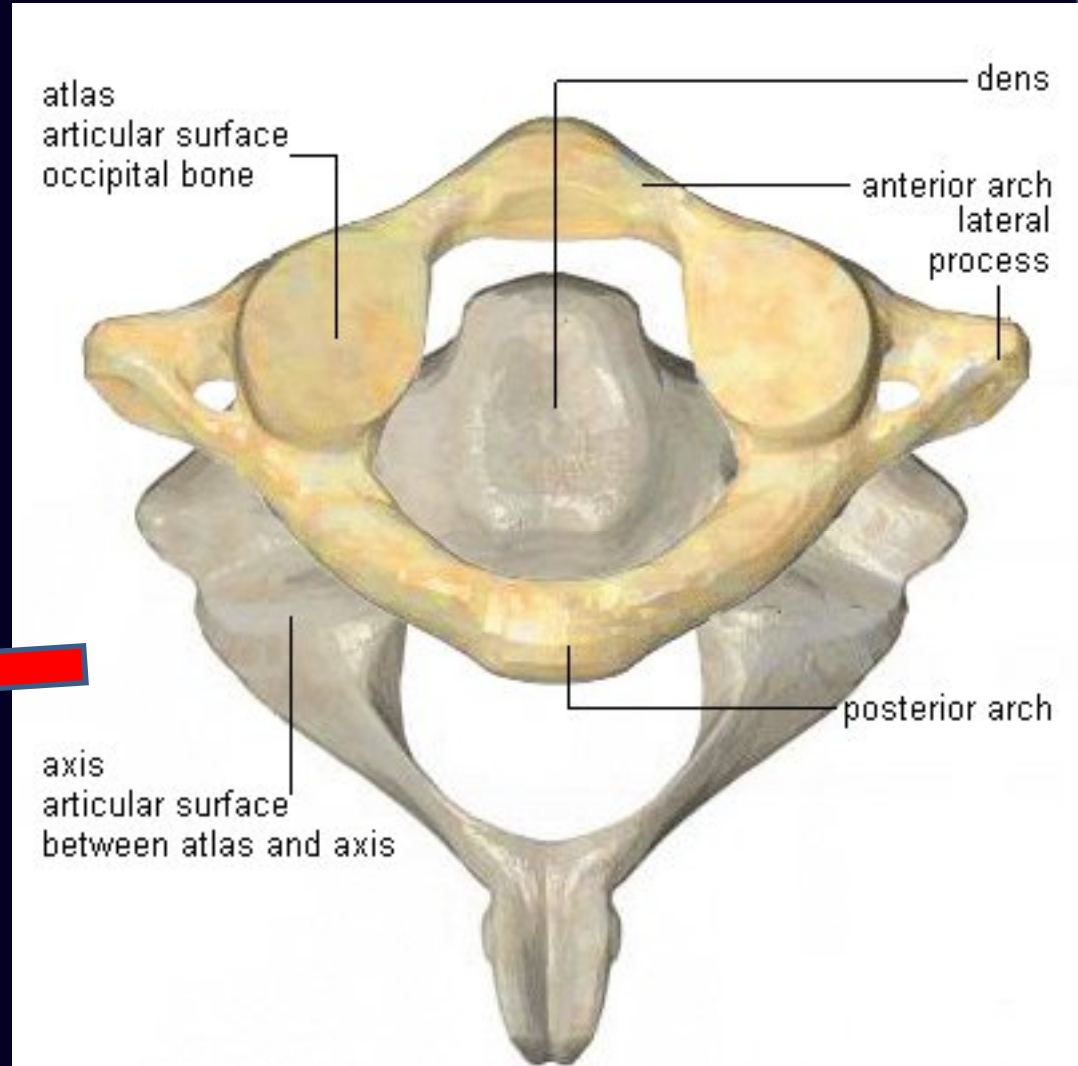

Mt. Shasta
Activated Crystal

VRIL Generator

CRYSTAL *in the* Back of the Neck

*Activation of the
Immortal Current*

The deeper and stronger the vibration of the crystal in the back of the neck ...allows the VRIL Astral Practitioner to enter deeper into the frequencies target areas and see more clearly the content of the area.

CRYSTAL *in the* Back of the Neck

*Activation of the
Immortal Current*

CRYSTAL *in the* Back of the Neck

*Activation of the
Immortal Current*

CRYSTAL *in the* Back of the Neck

*Activation of the
Immortal Current*