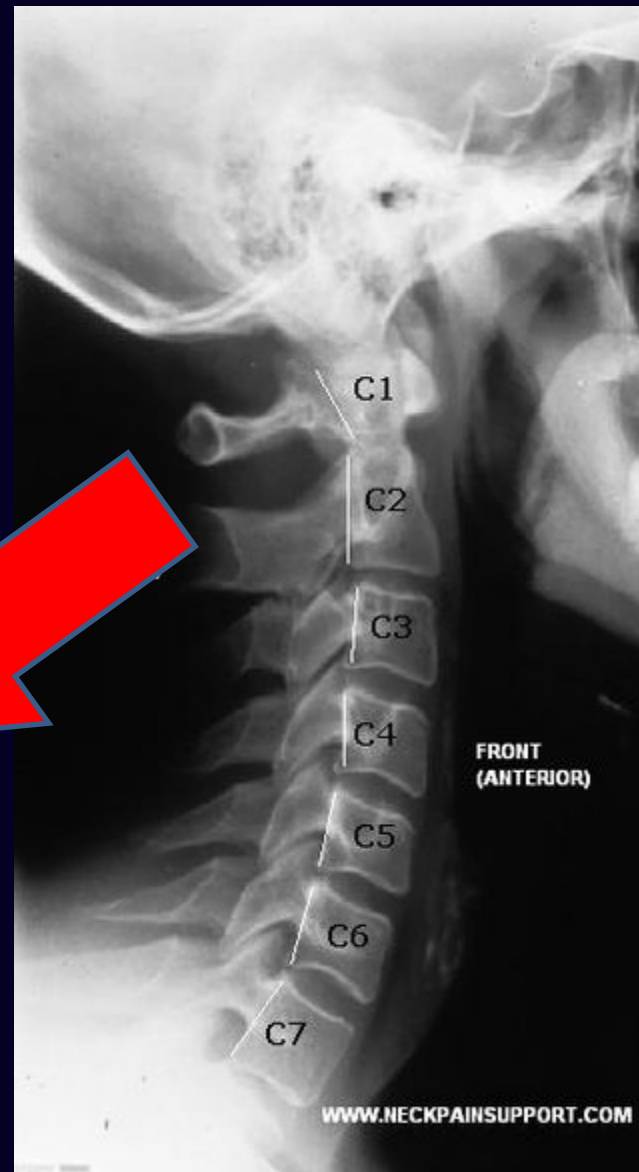

Mt. Shasta
Activated Crystal

VRIL Generator

CRYSTAL *in the* Back of the Neck

*Activation of the
Immortal Current*

The deeper and stronger the vibration of the crystal in the back of the neck ...allows the VRIL Astral Practitioner to enter deeper into the frequencies target areas and see more clearly the content of the area.

CRYSTAL *in the* Back of the Neck

*Activation of the
Immortal Current*

CRYSTAL *in the* Back of the Neck

*Activation of the
Immortal Current*

CRYSTAL *in the* Back of the Neck

*Activation of the
Immortal Current*